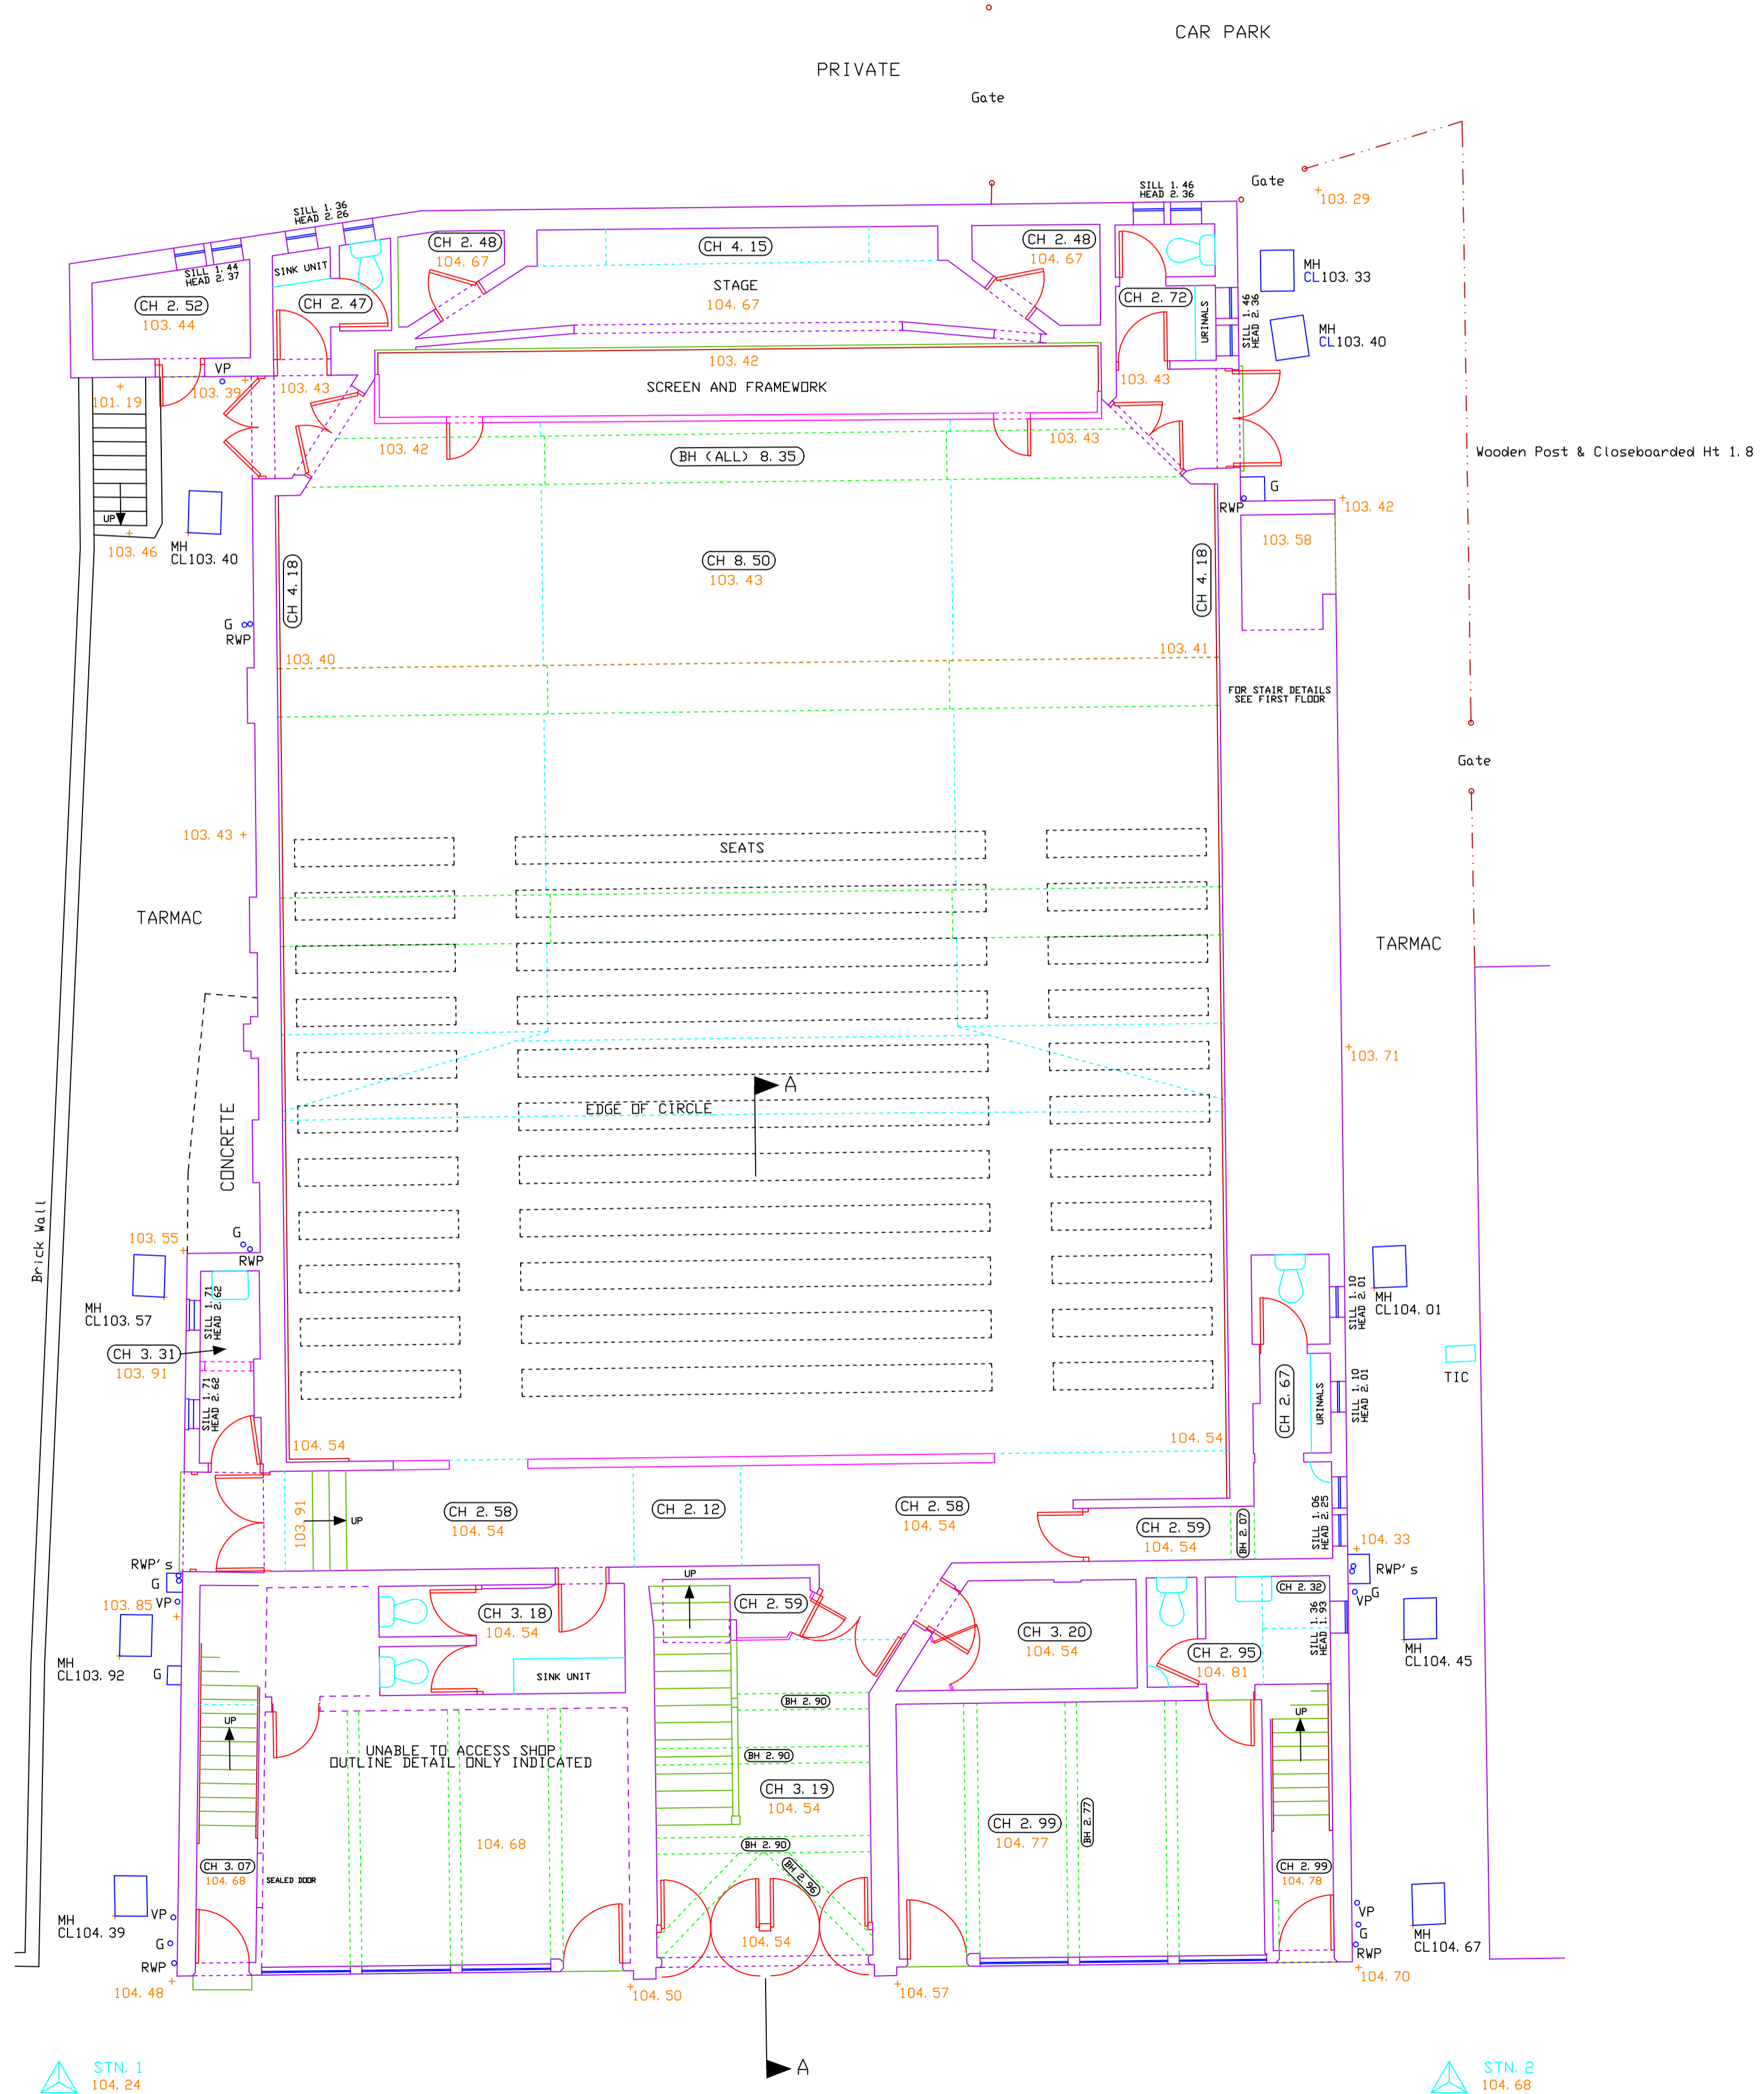

ART DECO CINEMA UNDERTAKEN  
ON BEHALF OF A LEADING KENT ARCHITECT

GROUND FLOOR